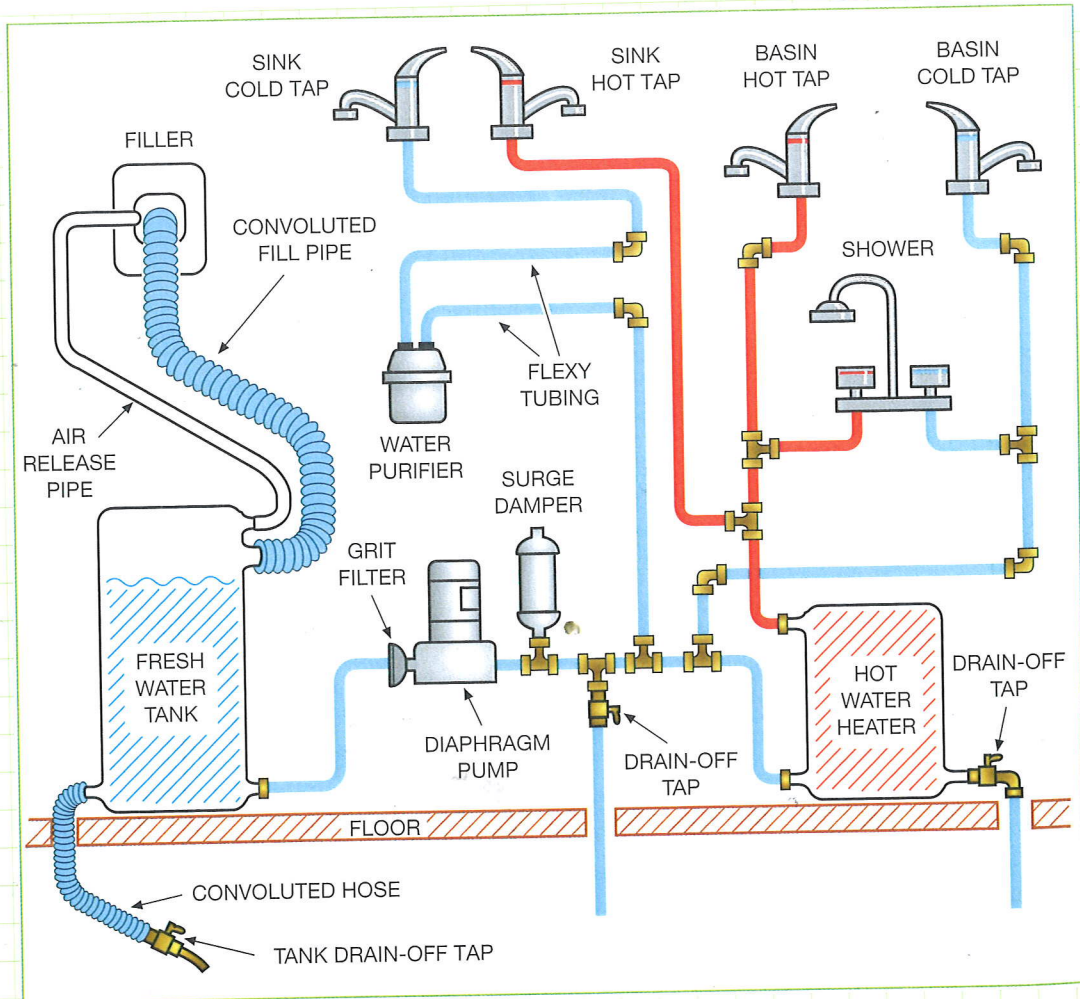

Water System

| Cylinder Type/Size | Height | Diameter |
|------------------------|--------|----------|
| Butane 4.5kg | 340mm | 240mm |
| Butane 6kg BBQ Gas | 314mm | 306mm |
| Butane 7kg | 495mm | 256mm |
| Butane 15kg | 580mm | 318mm |
| Propane 3.9kg | 340mm | 240mm |
| Propane 5kg Patio Gas | 314mm | 306mm |
| Propane 6kg | 495mm | 256mm |
| Propane 13kg Patio Gas | 580mm | 315mm |
| Propane 13kg | 580mm | 315mm |
| Propane 19kg | 800mm | 315mm |
| Propane 47kg | 1290mm | 375mm |